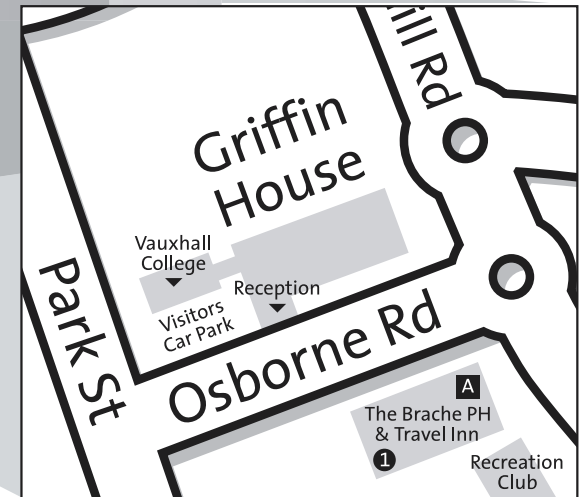

Key

Hotels

- ① Travel Inn
- ② Hotel Ibis
- ③ Thistle Hotel

Restaurants

- A The Brache
- B Pizza Express
- C Bellini's
- D The Leaside
- E Jitlada

On arrival at Vauxhall Motors

When you have parked your vehicle in the visitors car park situated next to Griffin House, to register your arrival and to meet your host, walk back out on to the path and up the road so you can enter Griffin House through the main reception. Here you will find a registration desk for both the GM Academy and the main building.

Directions and local information

By Road > Directions from M1:

Exit at Junction 10 of the M1

Take the Luton exit off the roundabout onto A1081 (Airport Way)

At the next roundabout take the 1st exit onto B653 (Lower Harpenden Road)

At the next roundabout take the 1st exit off the roundabout into A505 (Gipsy Lane)

You will pass the Vauxhall Recreation Centre on your left, follow the road then bear left onto Osborne Road

Vauxhall Motors will be on your right. Take the second entrance on your right into the Visitors Car Park, registering your arrival with security on the gate

At the next roundabout take 2nd exit onto B653 (Lower Harpenden Road)

At the next roundabout take the first exit into A505 (Gipsy Lane)

You will pass the Vauxhall Recreation Centre on your left, follow the road then bear left onto Osborne Road